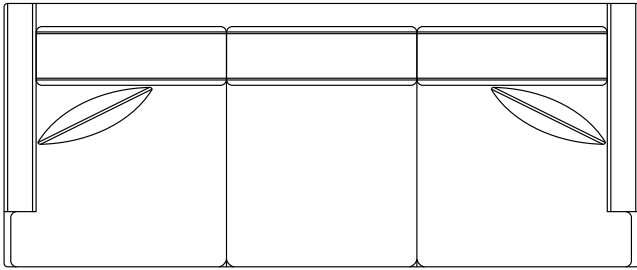

BALLARD DESIGNS®

CANDACE COLLECTION

SOFA
35"H x 89½"W x 37"D
•US209

LOVESEAT
35"H x 65"W x 37"D
•US210

CHAIR
35"H x 34"W x 37"D
•US217

*Plush, loose back cushions,
a roomy seat and a smart
kick pleat skirt are framed
by spare sweeping arms
for an update that lends
the Candace Collection a
tailored elegance.*

OTTOMAN
18½"H x 31"W x 23"D
•UO113